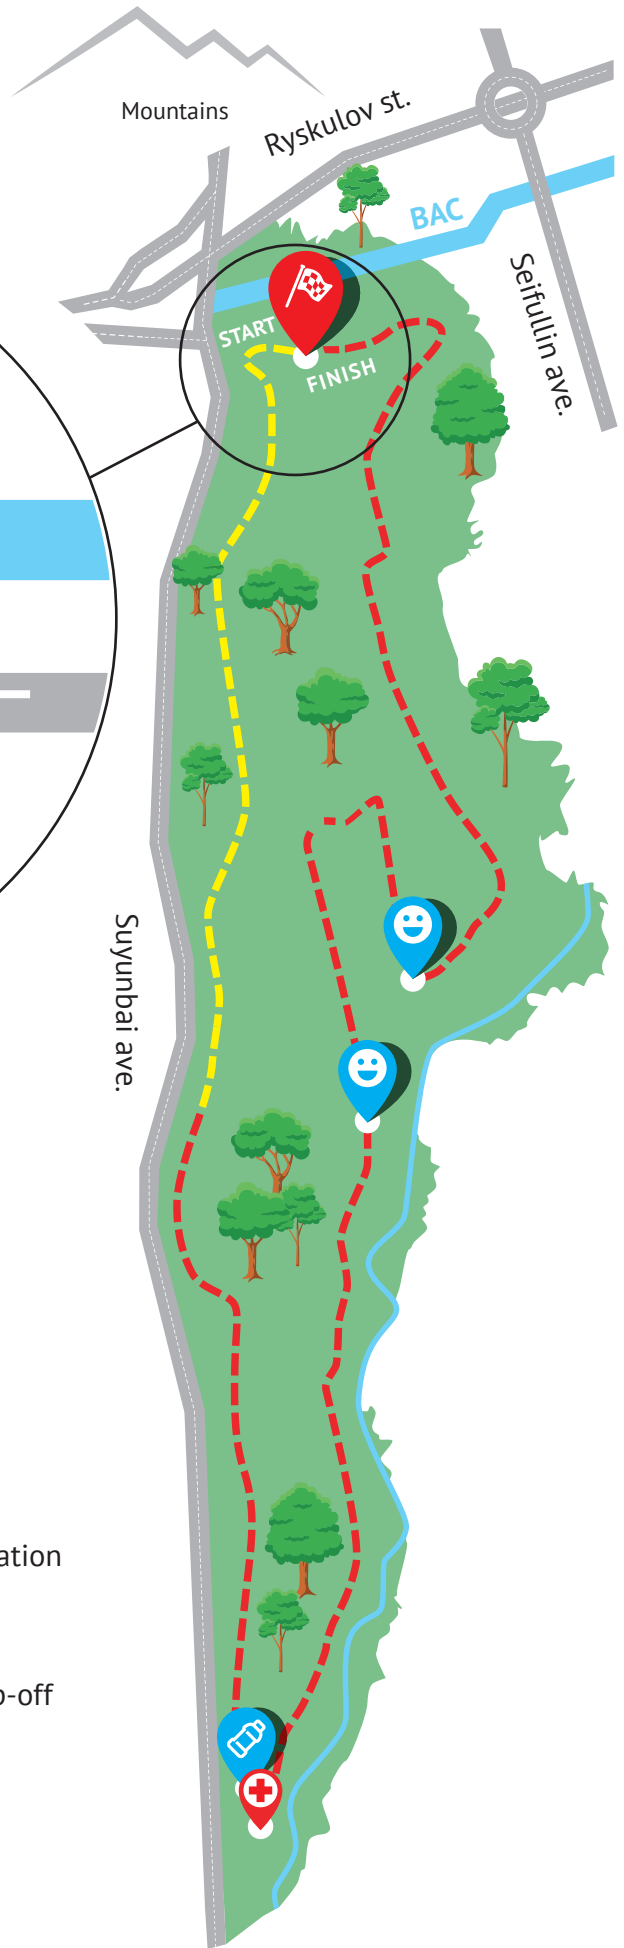

Baum Grove

COURSE MAP

- 7.5 km 1 Lap
- 15 km 2 Laps
- - - Main route
- - - Kids route

- | | | | |
|---|----------------|---|---------------|
|  | START \ FINISH |  | Water station |
|  | Medical aid |  | Bag drop-off |
|  | Volunteers |  | Toilet |