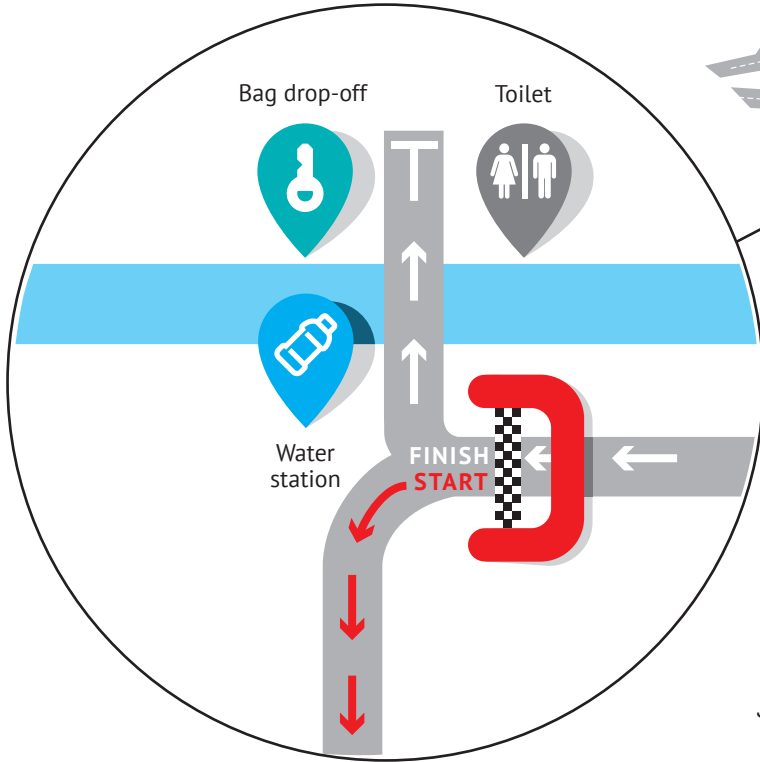

Baum Grove

COURSE MAP

- 7.5 km 1 Lap
- 15 km 2 Laps
- - - Main route
- - - Kids route

- | | | | |
|---|----------------|---|---------------|
|  | START \ FINISH |  | Water station |
|  | Medical aid |  | Bag drop-off |
|  | Volunteers |  | Toilet |